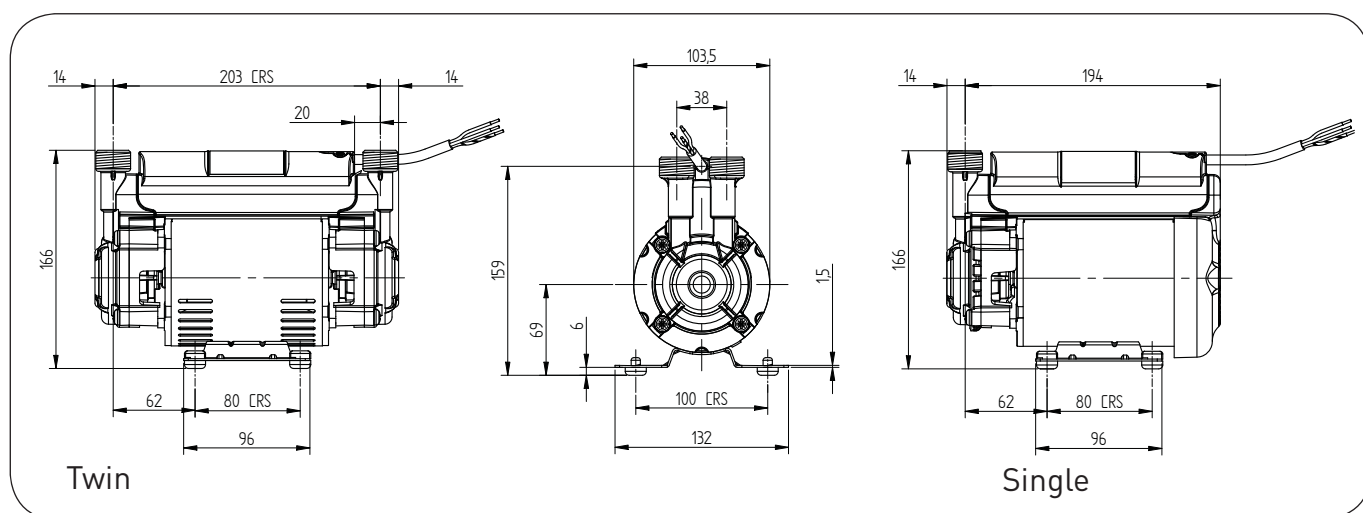

Showermate Eco Twin Pump

Showermate Eco Single Pump

Showermate eco Pumps

System Booster Pumps	S1.5 bar Twin 46502	S2.0 bar Twin 46500	S2.0 bar Single 46503
Maximum Flow Litres Per Minute	32	35	17
Maximum Head Valve Closed (bar)	1.5	2.0	2.0
Maximum Inlet Static Head (Metres)	10	10	10
Hoses Flexible 15 mm Push-In	✓	✓	✓
Pump Connection G 3/4"	✓	✓	✓
Carbon Ceramic Mechanical Seal	✓	✓	✓
Flow Switch Sensitivity approx. 0.8 l/min	✓	✓	✓
WRAS Compliant 65°C max	✓	✓	✓
Power Supply 230/1/50	✓	✓	✓
Enclosure Rating BS EN 60529	IP22	IP22	IP22
Motor Type, Induction, Permanent Capacitor, Auto Resetting Protective Thermotrip	✓	✓	✓
Power Consumption (Watts)	385	420	215
Full Load Amps	1.7	1.8	1.0
Fuse Rating Amps	5	5	5
Pre-Wired	✓	✓	✓
Duty Rating Intermittent (S3) 30 mins on/ 30 mins off @ 9 l/min	✓	✓	✓
Length mm	231	231	208
Width mm	132	132	132
Height mm without flexibles	166	166	166
Gross Weight Packed (kg)	4	4	3.2