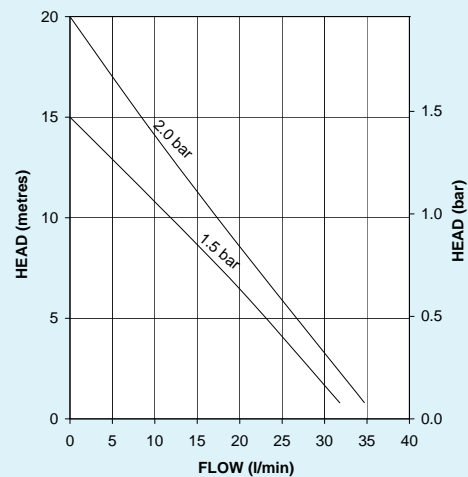

Standard pumps require a flow of just 0.8 l/min to start.

Features include:

- 15 mm push-in flexible hoses with integral isolating valves on inlets.
- Pre-wired with 1.5 metre cable.
- Anti-vibration feet.
- Reassurance of up to a 2-year guarantee (subject to conditions).

Applications

Twin

- Boost hot and cold water supplies equally.
- Single function shower.
- Multi-function shower.
- Bath/basin mixer tap.

Single

- Boost the water pressure to either a hot or cold single tap.
- Boost the blended water between the shower valve and the shower head.

Showermate Eco Twin Pump

Showermate Eco Single Pump

Showermate eco Pumps

System Booster Pumps	S1.5 bar Twin 46502	S2.0 bar Twin 46500	S2.0 bar Single 46503
Maximum Flow Litres Per Minute	32	35	17
Maximum Head Valve Closed (bar)	1.5	2.0	2.0
Maximum Inlet Static Head (Metres)	10	10	10
Hoses Flexible 15 mm Push-In	✓	✓	✓
Pump Connection G 3/4"	✓	✓	✓
Carbon Ceramic Mechanical Seal	✓	✓	✓
Flow Switch Sensitivity approx. 0.8 l/min	✓	✓	✓
WRAS Compliant 65°C max	✓	✓	✓
Power Supply 230/1/50	✓	✓	✓
Enclosure Rating BS EN 60529	IP22	IP22	IP22
Motor Type, Induction, Permanent Capacitor, Auto Resetting Protective Thermotrip	✓	✓	✓
Power Consumption (Watts)	385	420	215
Full Load Amps	1.7	1.8	1.0
Fuse Rating Amps	5	5	5
Pre-Wired	✓	✓	✓
Duty Rating Intermittent (S3) 30 mins on/ 30 mins off @ 9 l/min	✓	✓	✓
Length mm	231	231	208
Width mm	132	132	132
Height mm without flexibles	166	166	166
Gross Weight Packed (kg)	4	4	3.2