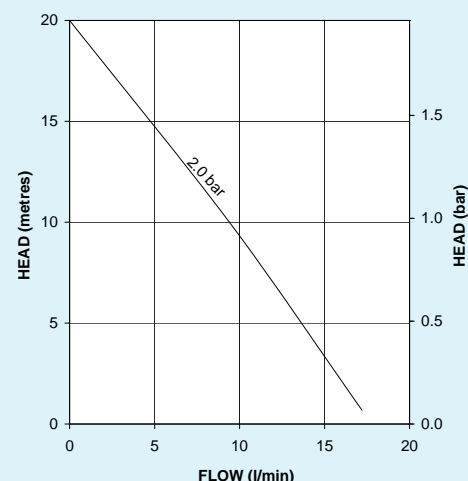

Applications

Twin

- Boost hot and cold water supplies equally.
- Single function shower.
- Multi-function shower.
- Bath/basin mixer tap.

Single

- Boost the water pressure to either a hot or cold single tap.
- Boost the blended water between the shower valve and the shower head.

Showermate Eco Twin Pump

Showermate Eco Single Pump

Showermate eco Pumps

System Booster Pumps	S1.5 bar Twin 46502	S2.0 bar Twin 46500	S2.0 bar Single 46503
Maximum Flow Litres Per Minute	32	35	17
Maximum Head Valve Closed (bar)	1.5	2.0	2.0
Maximum Inlet Static Head (Metres)	10	10	10
Hoses Flexible 15 mm Push-In	✓	✓	✓
Pump Connection G 3/4"	✓	✓	✓
Carbon Ceramic Mechanical Seal	✓	✓	✓
Flow Switch Sensitivity approx. 0.8 l/min	✓	✓	✓
WRAS Compliant 65°C max	✓	✓	✓
Power Supply 230/1/50	✓	✓	✓
Enclosure Rating BS EN 60529	IP22	IP22	IP22
Motor Type, Induction, Permanent Capacitor, Auto Resetting Protective Thermotrip	✓	✓	✓
Power Consumption (Watts)	385	420	215
Full Load Amps	1.7	1.8	1.0
Fuse Rating Amps	5	5	5
Pre-Wired	✓	✓	✓
Duty Rating Intermittent (S3) 30 mins on/ 30 mins off @ 9 l/min	✓	✓	✓
Length mm	231	231	208
Width mm	132	132	132
Height mm without flexibles	166	166	166
Gross Weight Packed (kg)	4	4	3.2